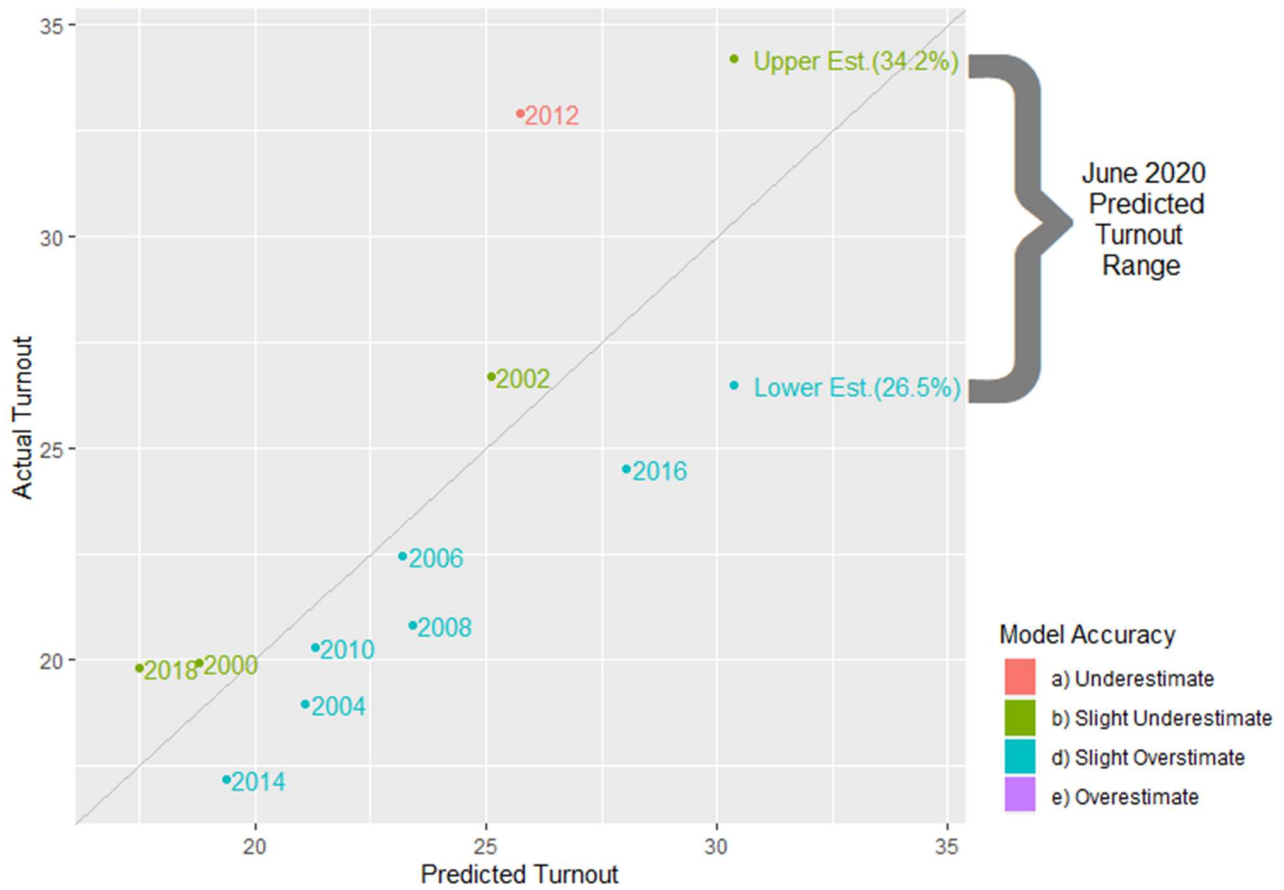

Fig.1. Percent Turnout, ND June Primary Elections, 2000-2020

Fig.2. Percent Turnout, ND Nov. General Elections, 2000-2018